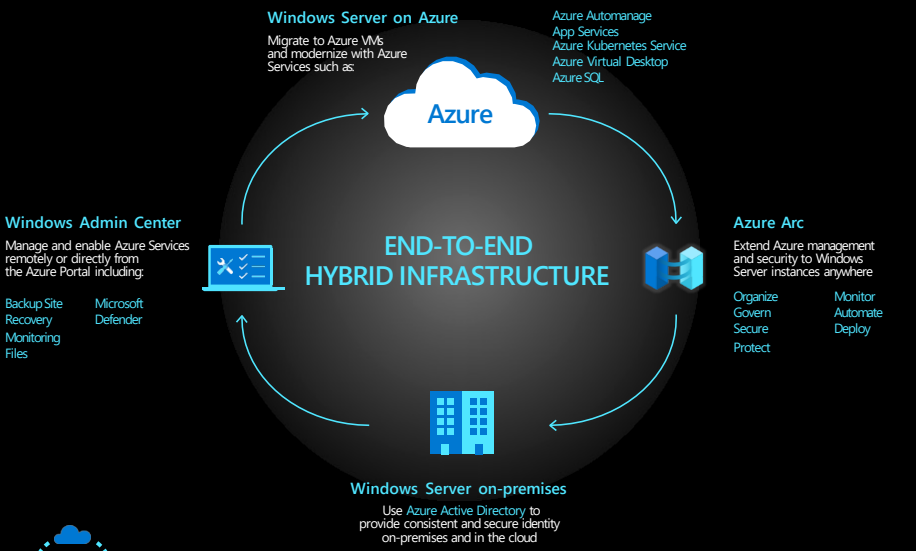

Windows Server offers comprehensive security with built-in protection in Windows Server VMs and Microsoft Defender for Cloud

- 65 trillion threat signals analyzed daily
- 8,500 security experts

Microsoft Defender for Cloud
Unified security management across hybrid cloud workloads

Microsoft Sentinel
AI-driven Security Information and Event Management (SIEM)

SQL Analytics
Unique database security monitoring for your cloud SQL

Update Management
Automation tool to manage operating system updates

Azure Confidential Computing
Protect and secure data while it is in use

Take advantage of cloud innovations for on-premises workloads

Modernize your workloads with new and improved features on Azure

- Unlock innovation with AI capabilities
- Enable secure remote work by deploying virtual desktops and apps quickly and easily with Azure Virtual Desktop
- Get continuous security assessment of your cloud resources running in Azure with Defender for Cloud
- Gain flexibility and consistency with native .NET support in App Service and Azure Kubernetes Service