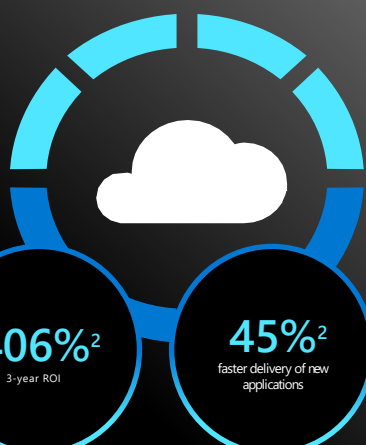

Migrate to Azure with confidence

Maximize your Windows Server value with a trusted Microsoft partner

We can help you navigate the complexities of cloud adoption, optimizing your investments and reducing implementation risks to unlock the full value and security capabilities of Azure. Our services include:

- Assessing your infrastructure to understand your existing landscape
- Collaborating with you to develop a cloud adoption strategy
- Implementing and supporting your cloud adoption plan

Bring existing Windows Server and SQL Server licenses to Azure

With Azure Hybrid Benefit, you can maximize your existing investments and transition to the cloud at your own pace

Reduce risk and increase savings across cloud and hybrid environments. Migrate to Azure and get **3 years of free extended security updates** for your 2012/R2 workloads (end of support is 10/10/2023)

Get industry-leading price performance with SQL on Windows Server on Azure

Experience up to **57%⁴** faster performance of SQL Server on Azure

...and costing up to **54%⁴** less than AWS

Protect apps, data, and IT workloads in Azure

Windows Server offers comprehensive security with built-in protection in Windows Server VMs and Microsoft Defender for Cloud

- 65 trillion threat signals analyzed daily
- 8,500 security experts

Microsoft Defender for Cloud
Unified security management across hybrid cloud workloads

Microsoft Sentinel
AI-driven Security Information and Event Management (SIEM)

SQL Analytics
Unique database security monitoring for your cloud SQL

Update Management
Automation tool to manage operating system updates

Azure Confidential Computing
Protect and secure data while it is in use